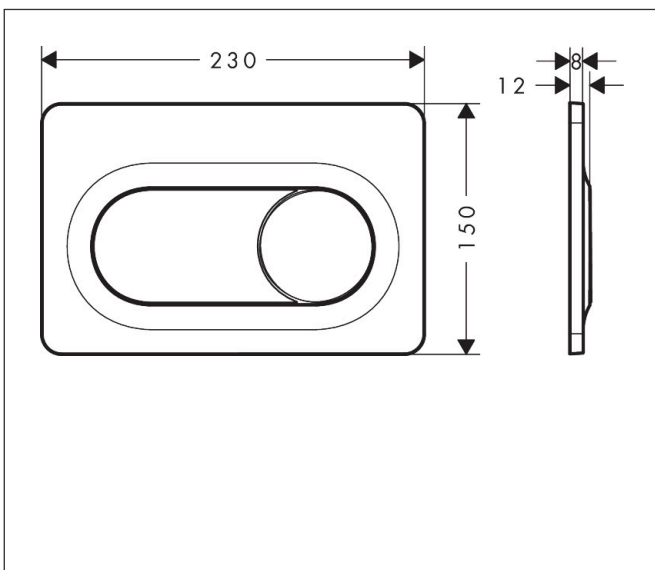

Brand hansgrohe
Art. Name **iFrame Original S** Flush plate for dual flush
Art. Nr. 66002000
Surface Chrome

Product picture

Features

- wall-mounted
- for 2-volume flushing system
- material: plastic
- mechanical
- operation: from front with two buttons

Drawing

Brand hansgrohe
Art. Name **iFrame Original S** Flush plate for dual flush
Art. Nr. 66002000
Surface Chrome

Required parts

Product picture	Art. Name	Art. Nr.
	hansgrohe iFrame universal Concealed cistern 1120 for wall hung WC	01022180